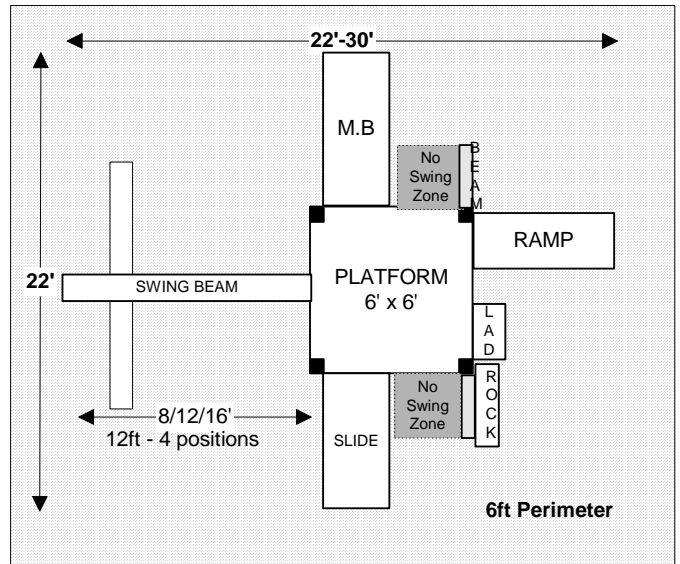

18L x 22W

Jungle Fort Swingset
SITE PLANS

16L x 17W

22-30L x 14W

22-30L x 17W

22-30L x 17W

22-30L x 17W

22-30L x 22W

* Swing Beam can be 8ft (2 pos), 12ft (4 pos), 16ft (5 pos) or moved to RIGHT side.

Jungle Fort Tower SITE PLANS

30-35L x 22W

26-30L x 20W

17L x 22W

30L x 22W

17L x 14W

Jungle Fort Campus
SITE PLANS