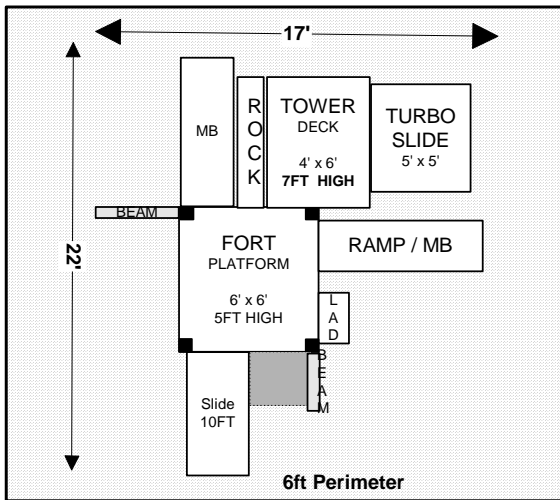

18L x 22W

Jungle Fort Swingset
SITE PLANS

16L x 17W

22-30L x 14W

22-30L x 17W

22-30L x 17W

22-30L x 17W

22-30L x 22W

* Swing Beam can be 8ft (2 pos), 12ft (4 pos), 16ft (5 pos) or moved to RIGHT side.

Jungle Fort Tower SITE PLANS

30-35L x 22W

26-30L x 20W

17L x 22W

30L x 22W

17L x 14W

Jungle Fort Campus
SITE PLANS

19L x 16W

21L x 18W

27L x 23W

27-31L x 18W

WWW.DETAILEDPLAY.COM
TOP QUALITY SITE PLANS DESIGNS KITS
FORT TOWER SWINGSET KITS OVERVIEW

JUNGLE FORT SWINGSET

JUNGLE FORT SWINGSET + TOWER

JUNGLE FORT CAMPUS