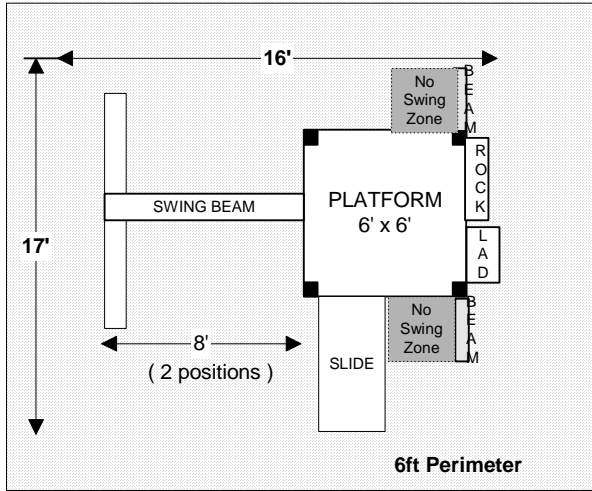

18L x 22W

Jungle Fort Swingset
SITE PLANS

16L x 17W

22-30L x 14W

22-30L x 17W

22-30L x 17W

22-30L x 17W

22-30L x 22W

* Swing Beam can be 8ft (2 pos), 12ft (4 pos), 16ft (5 pos) or moved to RIGHT side.

Jungle Fort Tower SITE PLANS

30-35L x 22W

26-30L x 20W

17L x 22W

30L x 22W

17L x 14W

Jungle Fort Campus
SITE PLANS