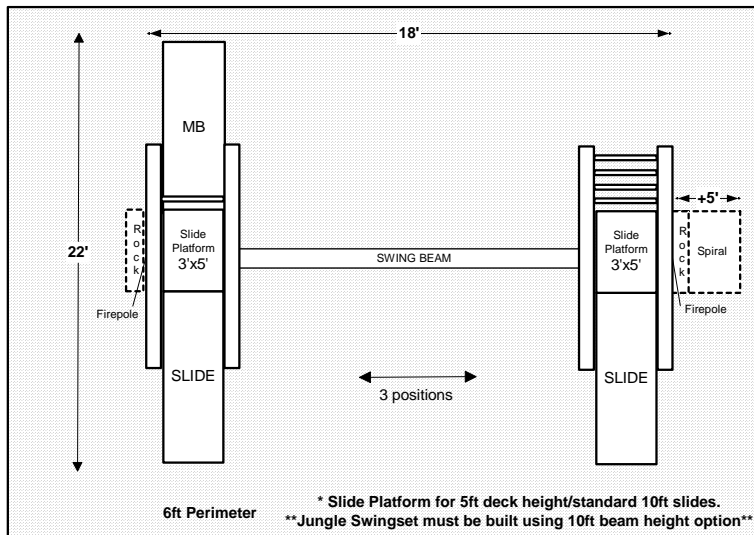

Jungle Swingset Slide SITE PLANS

12L x 11-17W

15L x 20W

18L x 22W

26L x 22W