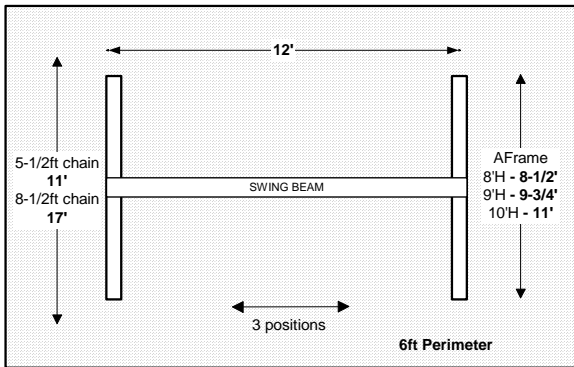

Please share these Site Plans with your friends and family:

[Email](#)

[Facebook](#)

[Twitter](#)

[Stumble](#)

[Digg](#)

Jungle Swingset Slide SITE PLANS

12L x 11-17W

* Swing Beam can be 8ft (2 pos), 12ft (4 pos), 16ft (5 pos) or moved to RIGHT side.

Jungle Fort Tower SITE PLANS

30-35L x 22W

26-30L x 20W

17L x 22W

30L x 22W

17L x 14W

Jungle Fort Campus
SITE PLANS