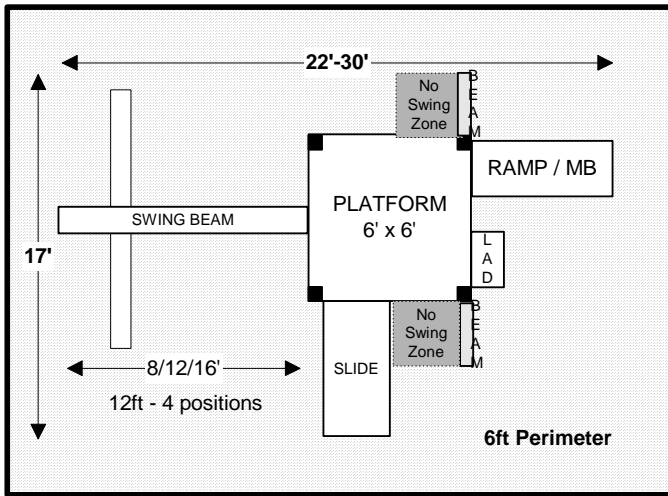

18L x 22W

Jungle Fort Swingset
SITE PLANS

16L x 17W

22-30L x 14W

22-30L x 17W

22-30L x 17W

22-30L x 17W

22-30L x 22W

* Swing Beam can be 8ft (2 pos), 12ft (4 pos), 16ft (5 pos) or moved to RIGHT side.

Jungle Fort Tower SITE PLANS

30-35L x 22W

26-30L x 20W

17L x 22W

30L x 22W

17L x 14W

Jungle Fort Campus
SITE PLANS