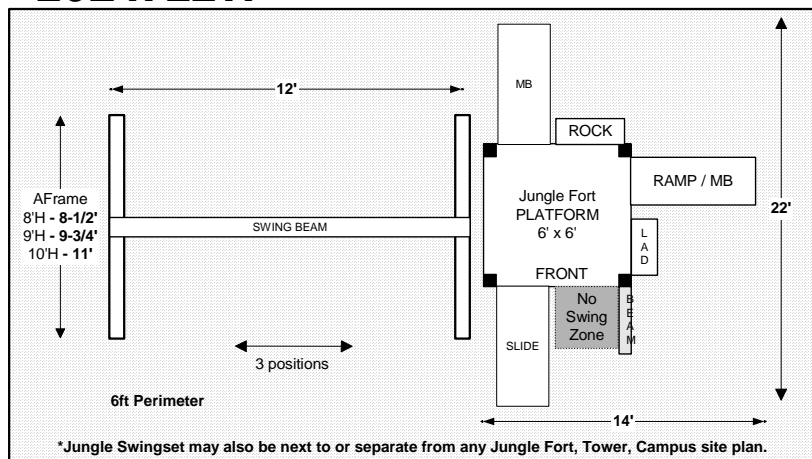

Jungle Swingset Slide SITE PLANS

12L x 11-17W

15L x 20W

18L x 22W

26L x 22W