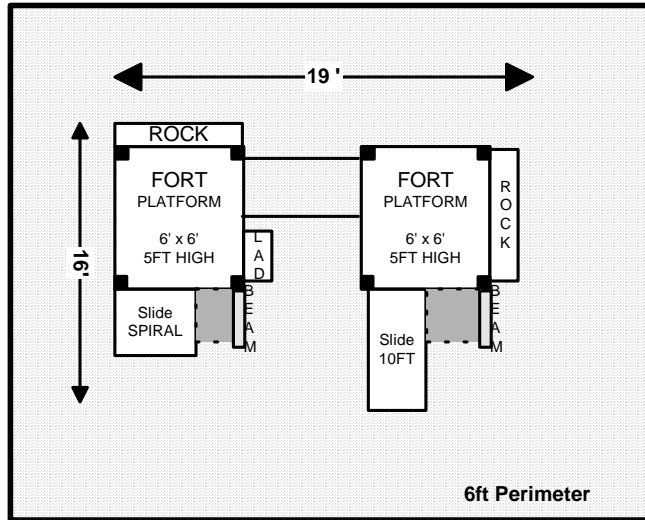

* Swing Beam can be 8ft (2 pos), 12ft (4 pos), 16ft (5 pos) or moved to RIGHT side.

Jungle Fort Tower SITE PLANS

30-35L x 22W

26-30L x 20W

17L x 22W

30L x 22W

17L x 14W

Jungle Fort Campus
SITE PLANS

19L x 16W

21L x 18W

27L x 23W

27-31L x 18W

WWW.DETAILEDPLAY.COM
TOP QUALITY SITE PLANS DESIGNS KITS
FORT TOWER SWINGSET KITS OVERVIEW

JUNGLE FORT SWINGSET

JUNGLE FORT SWINGSET + TOWER

JUNGLE FORT CAMPUS