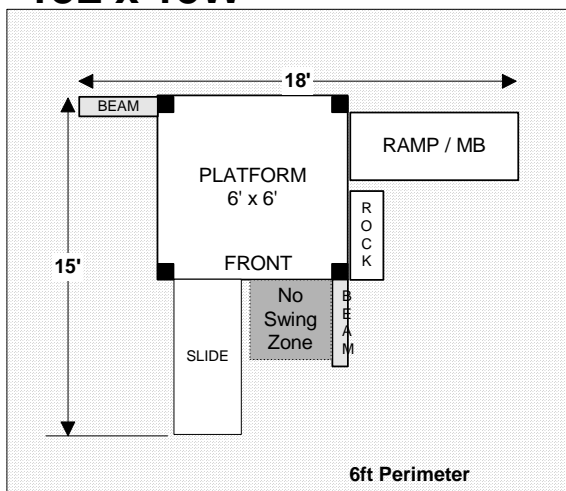

18L x 22W

Jungle Fort Swingset
SITE PLANS

16L x 17W

22-30L x 14W

22-30L x 17W

22-30L x 17W

22-30L x 17W

22-30L x 22W

* Swing Beam can be 8ft (2 pos), 12ft (4 pos), 16ft (5 pos) or moved to RIGHT side.

Jungle Fort Tower SITE PLANS

30-35L x 22W

26-30L x 20W

17L x 22W

30L x 22W

17L x 14W

Jungle Fort Campus
SITE PLANS