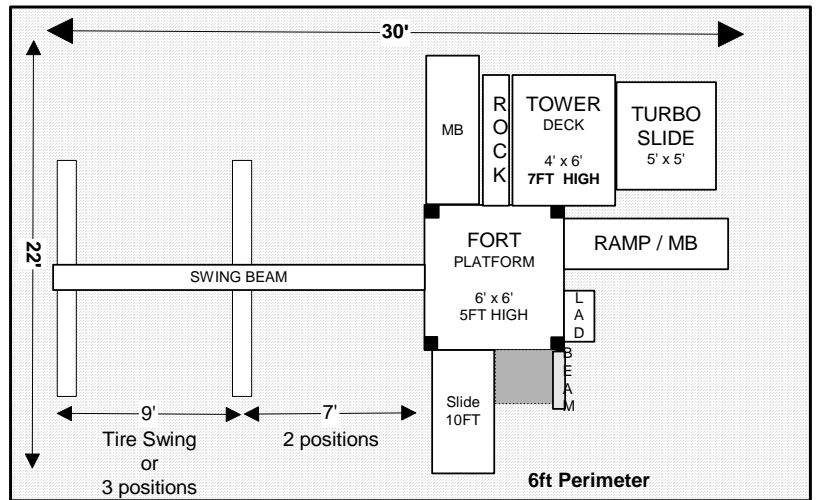

18L x 22W

Jungle Fort Swingset
SITE PLANS

16L x 17W

22-30L x 14W

22-30L x 17W

22-30L x 17W

22-30L x 17W

22-30L x 22W

* Swing Beam can be 8ft (2 pos), 12ft (4 pos), 16ft (5 pos) or moved to RIGHT side.

Jungle Fort Tower SITE PLANS

30-35L x 22W

26-30L x 20W

17L x 22W

30L x 22W

17L x 14W

Jungle Fort Campus
SITE PLANS

19L x 16W

21L x 18W

27L x 23W

27-31L x 18W

WWW.DETAILEDPLAY.COM
TOP QUALITY SITE PLANS DESIGNS KITS
FORT TOWER SWINGSET KITS OVERVIEW

JUNGLE FORT SWINGSET

JUNGLE FORT SWINGSET + TOWER

JUNGLE FORT CAMPUS