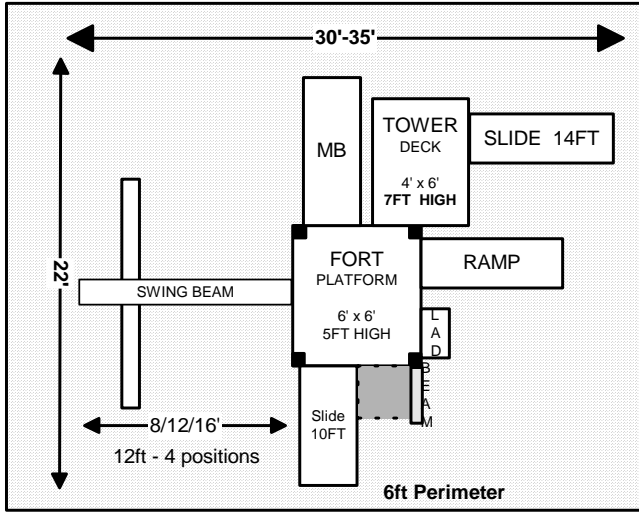

18L x 22W

Jungle Fort Swingset
SITE PLANS

16L x 17W

22-30L x 14W

22-30L x 17W

22-30L x 17W

22-30L x 17W

22-30L x 22W

* Swing Beam can be 8ft (2 pos), 12ft (4 pos), 16ft (5 pos) or moved to RIGHT side.

Jungle Fort Tower SITE PLANS

30-35L x 22W

26-30L x 20W

17L x 22W

30L x 22W

17L x 14W

Jungle Fort Campus
SITE PLANS