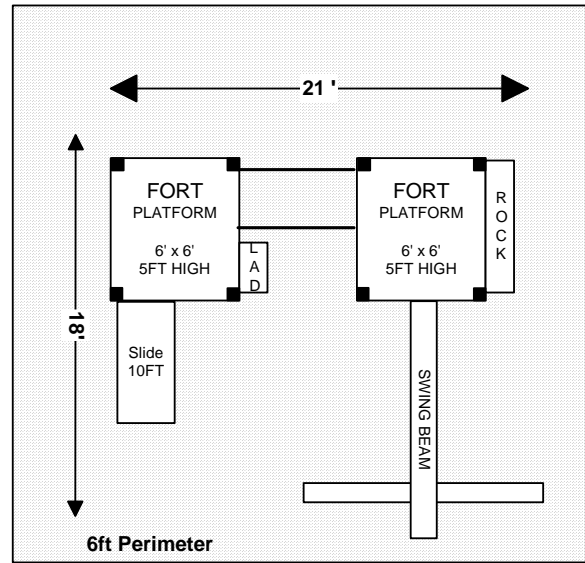

* Swing Beam can be 8ft (2 pos), 12ft (4 pos), 16ft (5 pos) or moved to RIGHT side.

Jungle Fort Tower SITE PLANS

30-35L x 22W

26-30L x 20W

17L x 22W

30L x 22W

17L x 14W

Jungle Fort Campus
SITE PLANS

19L x 16W

21L x 18W

27L x 23W

27-31L x 18W

WWW.DETAILEDPLAY.COM
TOP QUALITY SITE PLANS DESIGNS KITS
FORT TOWER SWINGSET KITS OVERVIEW

JUNGLE FORT SWINGSET

JUNGLE FORT SWINGSET + TOWER

JUNGLE FORT CAMPUS