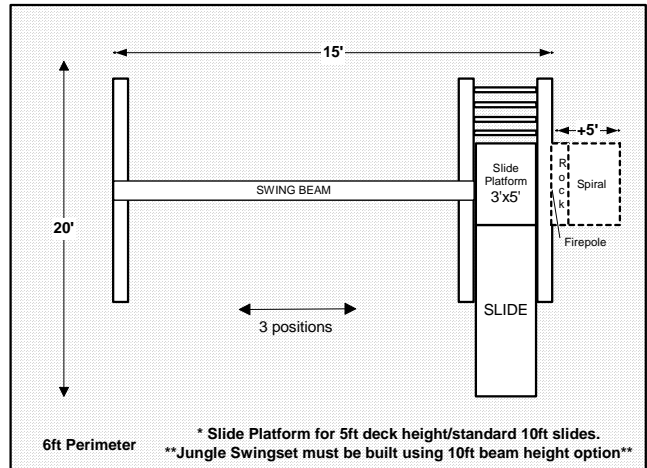

Jungle Swingset Slide SITE PLANS

12L x 11-17W

15L x 20W

18L x 22W

26L x 22W