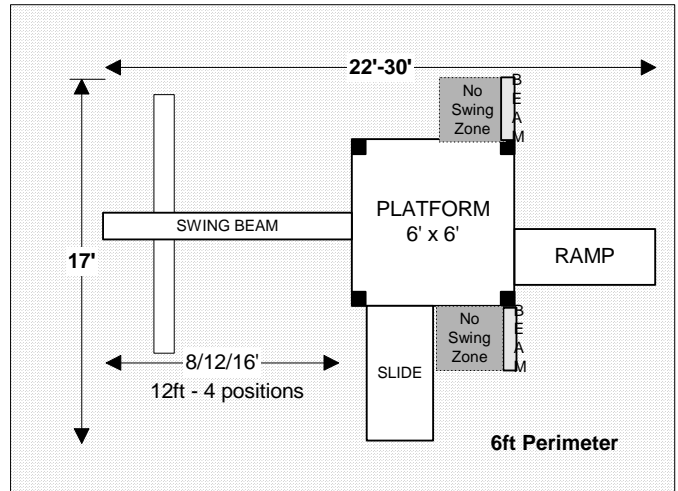

18L x 22W

Jungle Fort Swingset
SITE PLANS

16L x 17W

22-30L x 14W

22-30L x 17W

22-30L x 17W

22-30L x 17W

22-30L x 22W

* Swing Beam can be 8ft (2 pos), 12ft (4 pos), 16ft (5 pos) or moved to RIGHT side.

Jungle Fort Tower SITE PLANS

30-35L x 22W

26-30L x 20W

17L x 22W

30L x 22W

17L x 14W

Jungle Fort Campus
SITE PLANS