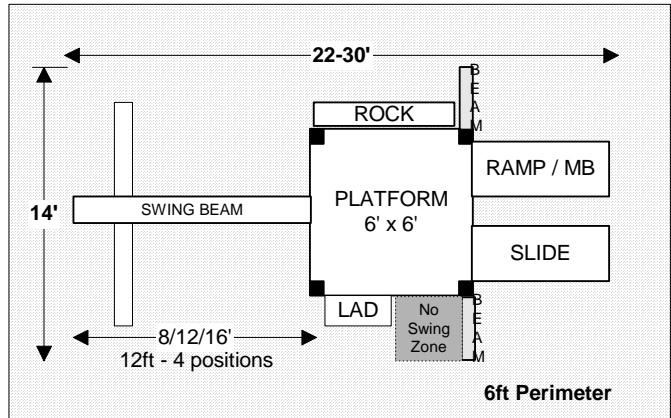

18L x 22W

Jungle Fort Swingset
SITE PLANS

16L x 17W

22-30L x 14W

22-30L x 17W

22-30L x 17W

22-30L x 17W

22-30L x 22W

* Swing Beam can be 8ft (2 pos), 12ft (4 pos), 16ft (5 pos) or moved to RIGHT side.

Jungle Fort Tower SITE PLANS

30-35L x 22W

26-30L x 20W

17L x 22W

30L x 22W

17L x 14W

Jungle Fort Campus
SITE PLANS