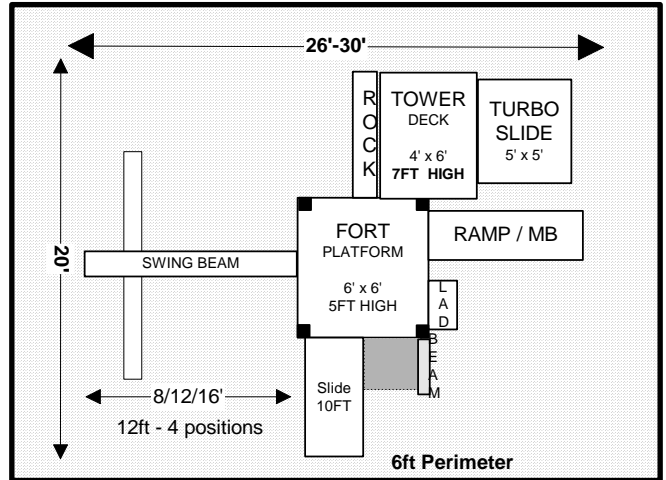

18L x 22W

Jungle Fort Swingset
SITE PLANS

16L x 17W

22-30L x 14W

22-30L x 17W

22-30L x 17W

22-30L x 17W

22-30L x 22W

* Swing Beam can be 8ft (2 pos), 12ft (4 pos), 16ft (5 pos) or moved to RIGHT side.

Jungle Fort Tower SITE PLANS

30-35L x 22W

26-30L x 20W

17L x 22W

30L x 22W

17L x 14W

Jungle Fort Campus
SITE PLANS