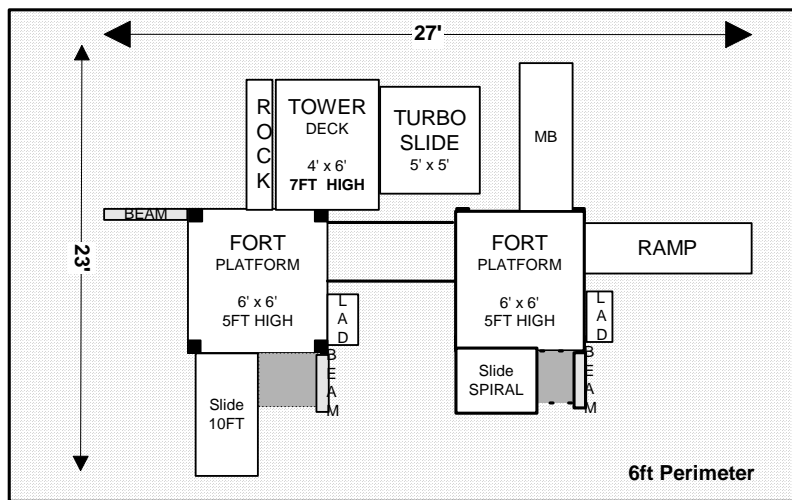

18L x 22W

Jungle Fort Swingset
SITE PLANS

16L x 17W

22-30L x 14W

22-30L x 17W

22-30L x 17W

22-30L x 17W

22-30L x 22W

* Swing Beam can be 8ft (2 pos), 12ft (4 pos), 16ft (5 pos) or moved to RIGHT side.

Jungle Fort Tower SITE PLANS

30-35L x 22W

26-30L x 20W

17L x 22W

30L x 22W

17L x 14W

Jungle Fort Campus
SITE PLANS

19L x 16W

21L x 18W

27L x 23W

27-31L x 18W

WWW.DETAILEDPLAY.COM
TOP QUALITY SITE PLANS DESIGNS KITS
FORT TOWER SWINGSET KITS OVERVIEW

JUNGLE FORT SWINGSET

JUNGLE FORT SWINGSET + TOWER

JUNGLE FORT CAMPUS