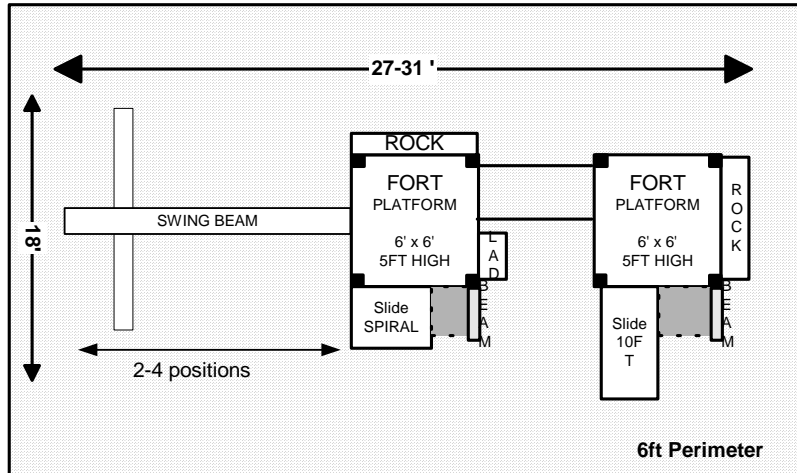

* Swing Beam can be 8ft (2 pos), 12ft (4 pos), 16ft (5 pos) or moved to RIGHT side.

Jungle Fort Tower SITE PLANS

30-35L x 22W

26-30L x 20W

17L x 22W

30L x 22W

17L x 14W

Jungle Fort Campus
SITE PLANS

19L x 16W

21L x 18W

27L x 23W

27-31L x 18W

WWW.DETAILEDPLAY.COM
TOP QUALITY SITE PLANS DESIGNS KITS
FORT TOWER SWINGSET KITS OVERVIEW

JUNGLE FORT SWINGSET

JUNGLE FORT SWINGSET + TOWER

JUNGLE FORT CAMPUS

JUNGLE FORT SWINGSET + ROCK WALL

JUNGLE FORT CAMPUS + TOWER

JUNGLE FORT TOWER

DETAILED PLAY SYSTEMS - (800)398-7565 - WWW.DETAILEDPLAY.COM
PLANS KITS ACCESSORIES TO BUILD ANY COMBINATION OF:
FORT-SWINGSET-TOWER-SANDBOX-LADDER-RAMP-MONKEY BARS-ROCK WALL-TIRE SWING-PICNIC TABLE