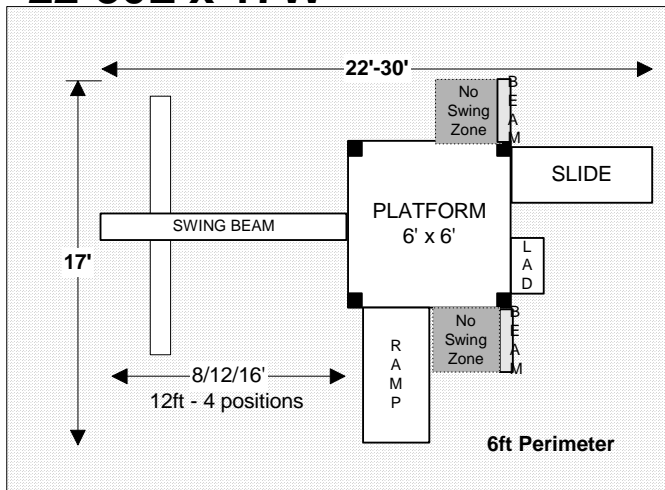

18L x 22W

Jungle Fort Swingset
SITE PLANS

16L x 17W

22-30L x 14W

22-30L x 17W

22-30L x 17W

22-30L x 17W

22-30L x 22W

* Swing Beam can be 8ft (2 pos), 12ft (4 pos), 16ft (5 pos) or moved to RIGHT side.

Jungle Fort Tower SITE PLANS

30-35L x 22W

26-30L x 20W

17L x 22W

30L x 22W

17L x 14W

Jungle Fort Campus
SITE PLANS