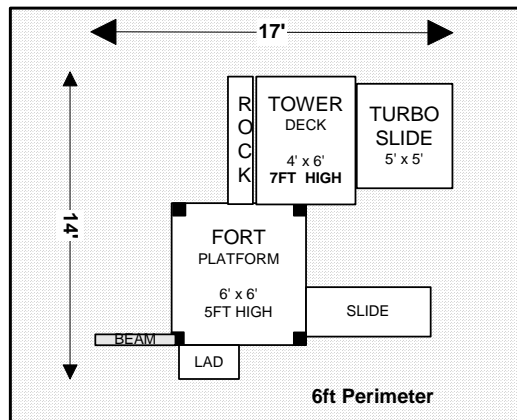

18L x 22W

Jungle Fort Swingset
SITE PLANS

16L x 17W

22-30L x 14W

22-30L x 17W

22-30L x 17W

22-30L x 17W

22-30L x 22W

* Swing Beam can be 8ft (2 pos), 12ft (4 pos), 16ft (5 pos) or moved to RIGHT side.

Jungle Fort Tower SITE PLANS

30-35L x 22W

26-30L x 20W

17L x 22W

30L x 22W

17L x 14W

Jungle Fort Campus
SITE PLANS

19L x 16W

21L x 18W

27L x 23W

27-31L x 18W

WWW.DETAILEDPLAY.COM
TOP QUALITY SITE PLANS DESIGNS KITS
FORT TOWER SWINGSET KITS OVERVIEW

JUNGLE FORT SWINGSET

JUNGLE FORT SWINGSET + TOWER

JUNGLE FORT CAMPUS