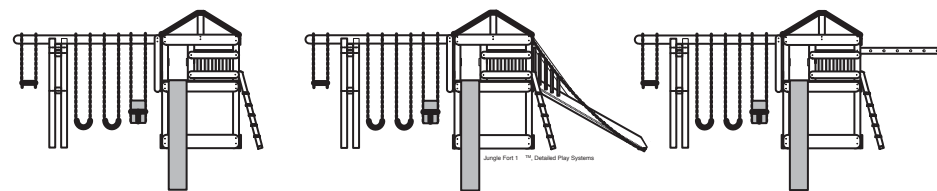

Pick the Plan that's Right for You...

Ladder Only

Ladder & Ramp

Ladder & Monkey Bars

A Detailed Play Exclusive!

Instantly downloadable Detailed Plans included with all Jungle Fort Kit purchases!

Our top quality Swingset Kits and Accessories have been specially designed to provide all of the materials and equipment you will need to build any of these exciting playgrounds! (Lumber not included)

A Large Selection of Plans & Configurations!

There are over 20 Site Plans and playground configurations (ranging from 15'x7' up to 30'x22') included in our Detailed Plans.

Visit our website to download them all in PDF format! (www.detailedplay.com)